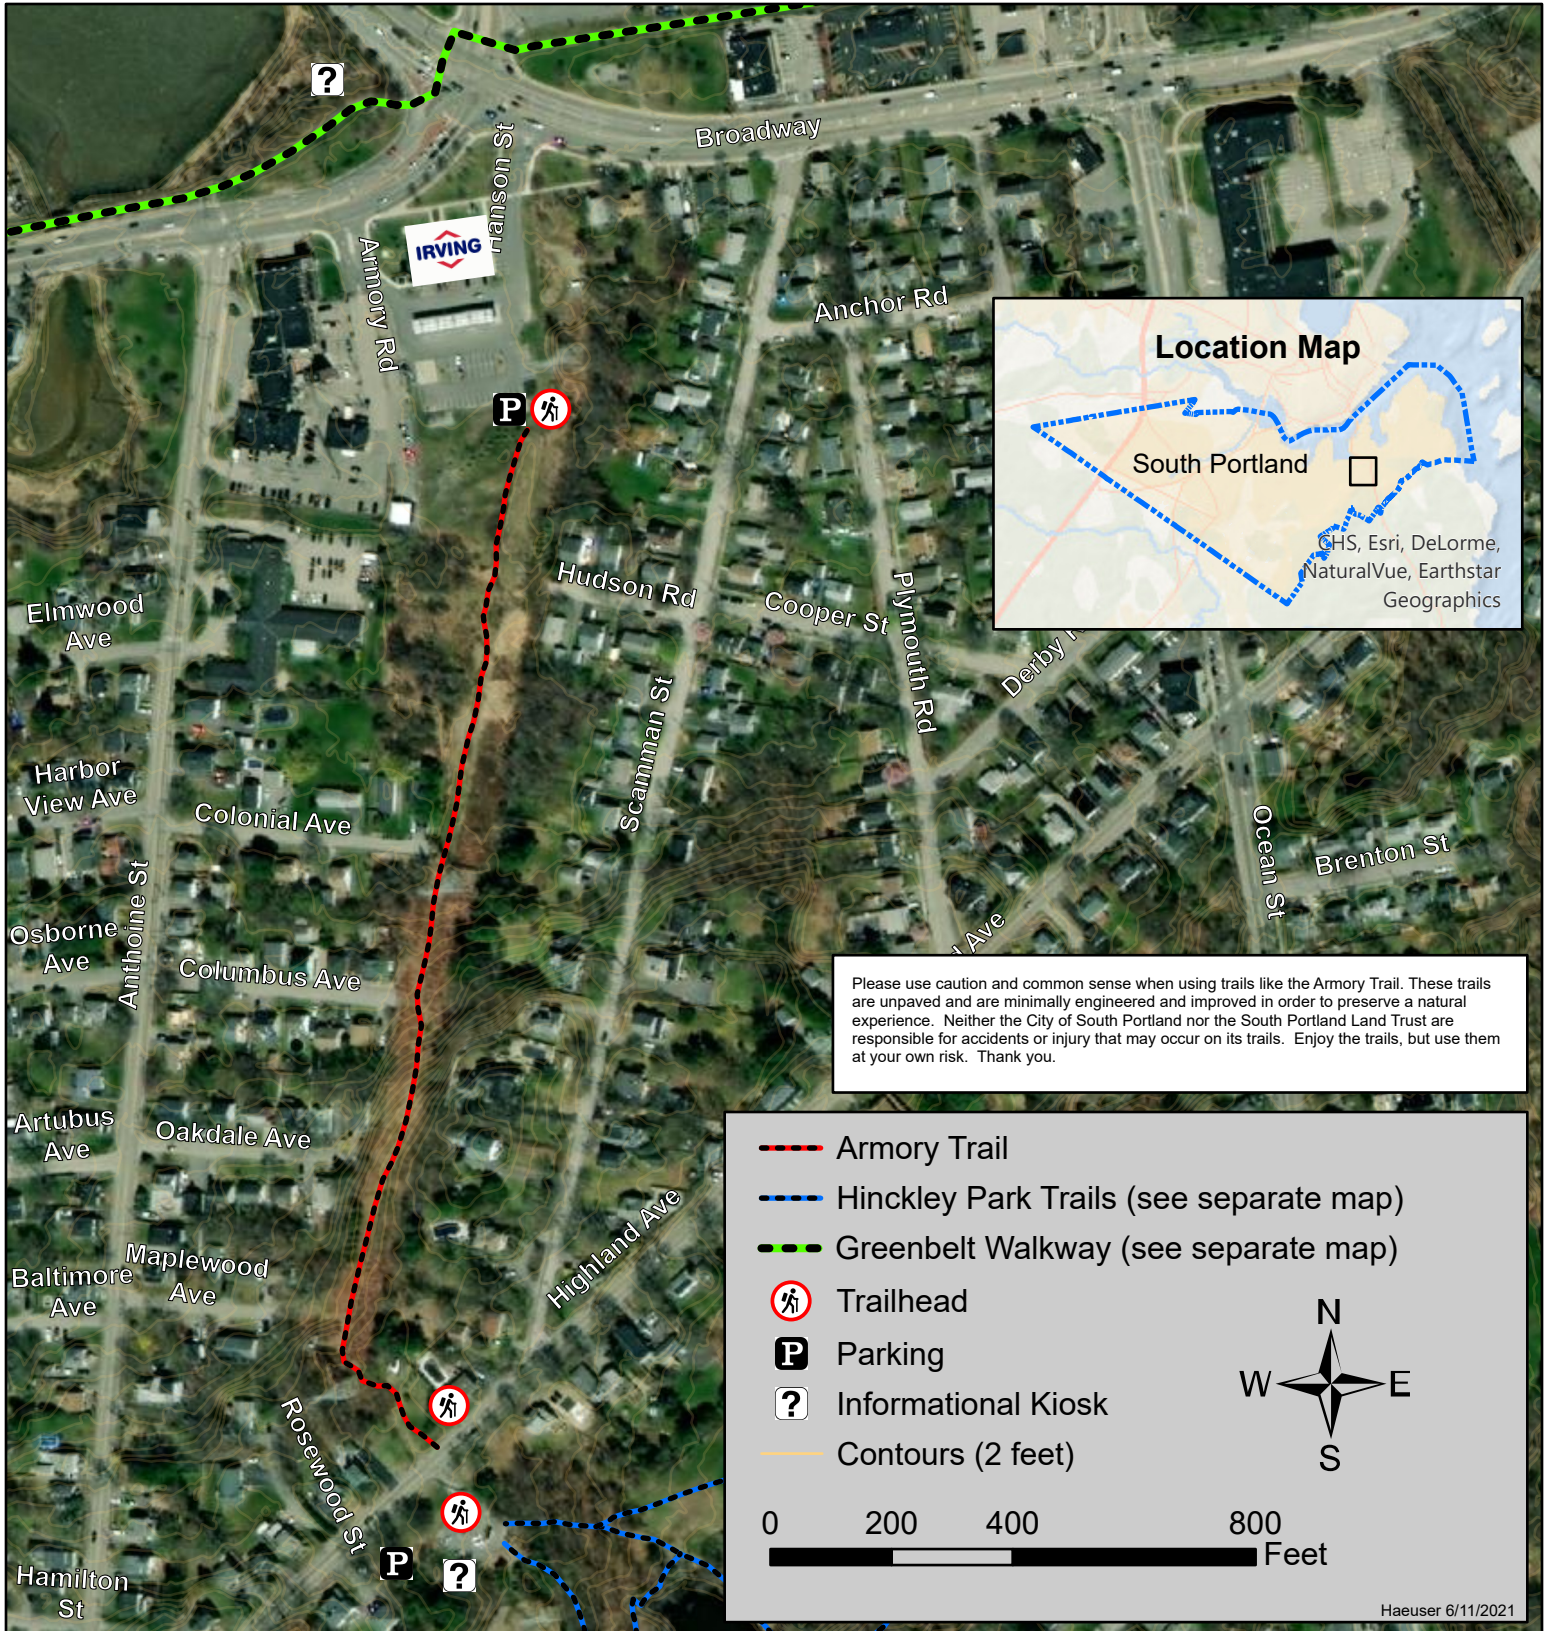

Armory Trail

South Portland, Maine

Length = 0.3 Miles

(Managed by the City of South Portland)

South Portland Land Trust is a nonprofit organization committed to linking neighborhoods and improving quality of life in South Portland through expanding the city's trail network, conserving open space, and educating the public on issues related to conservation. It holds eighteen properties and easements within the City of South Portland to preserve natural habitat, trail access, and open space for public enjoyment. Please visit southportlandlandtrust.org for information and follow us on Facebook, Instagram, and Twitter: @sopolandtrust.