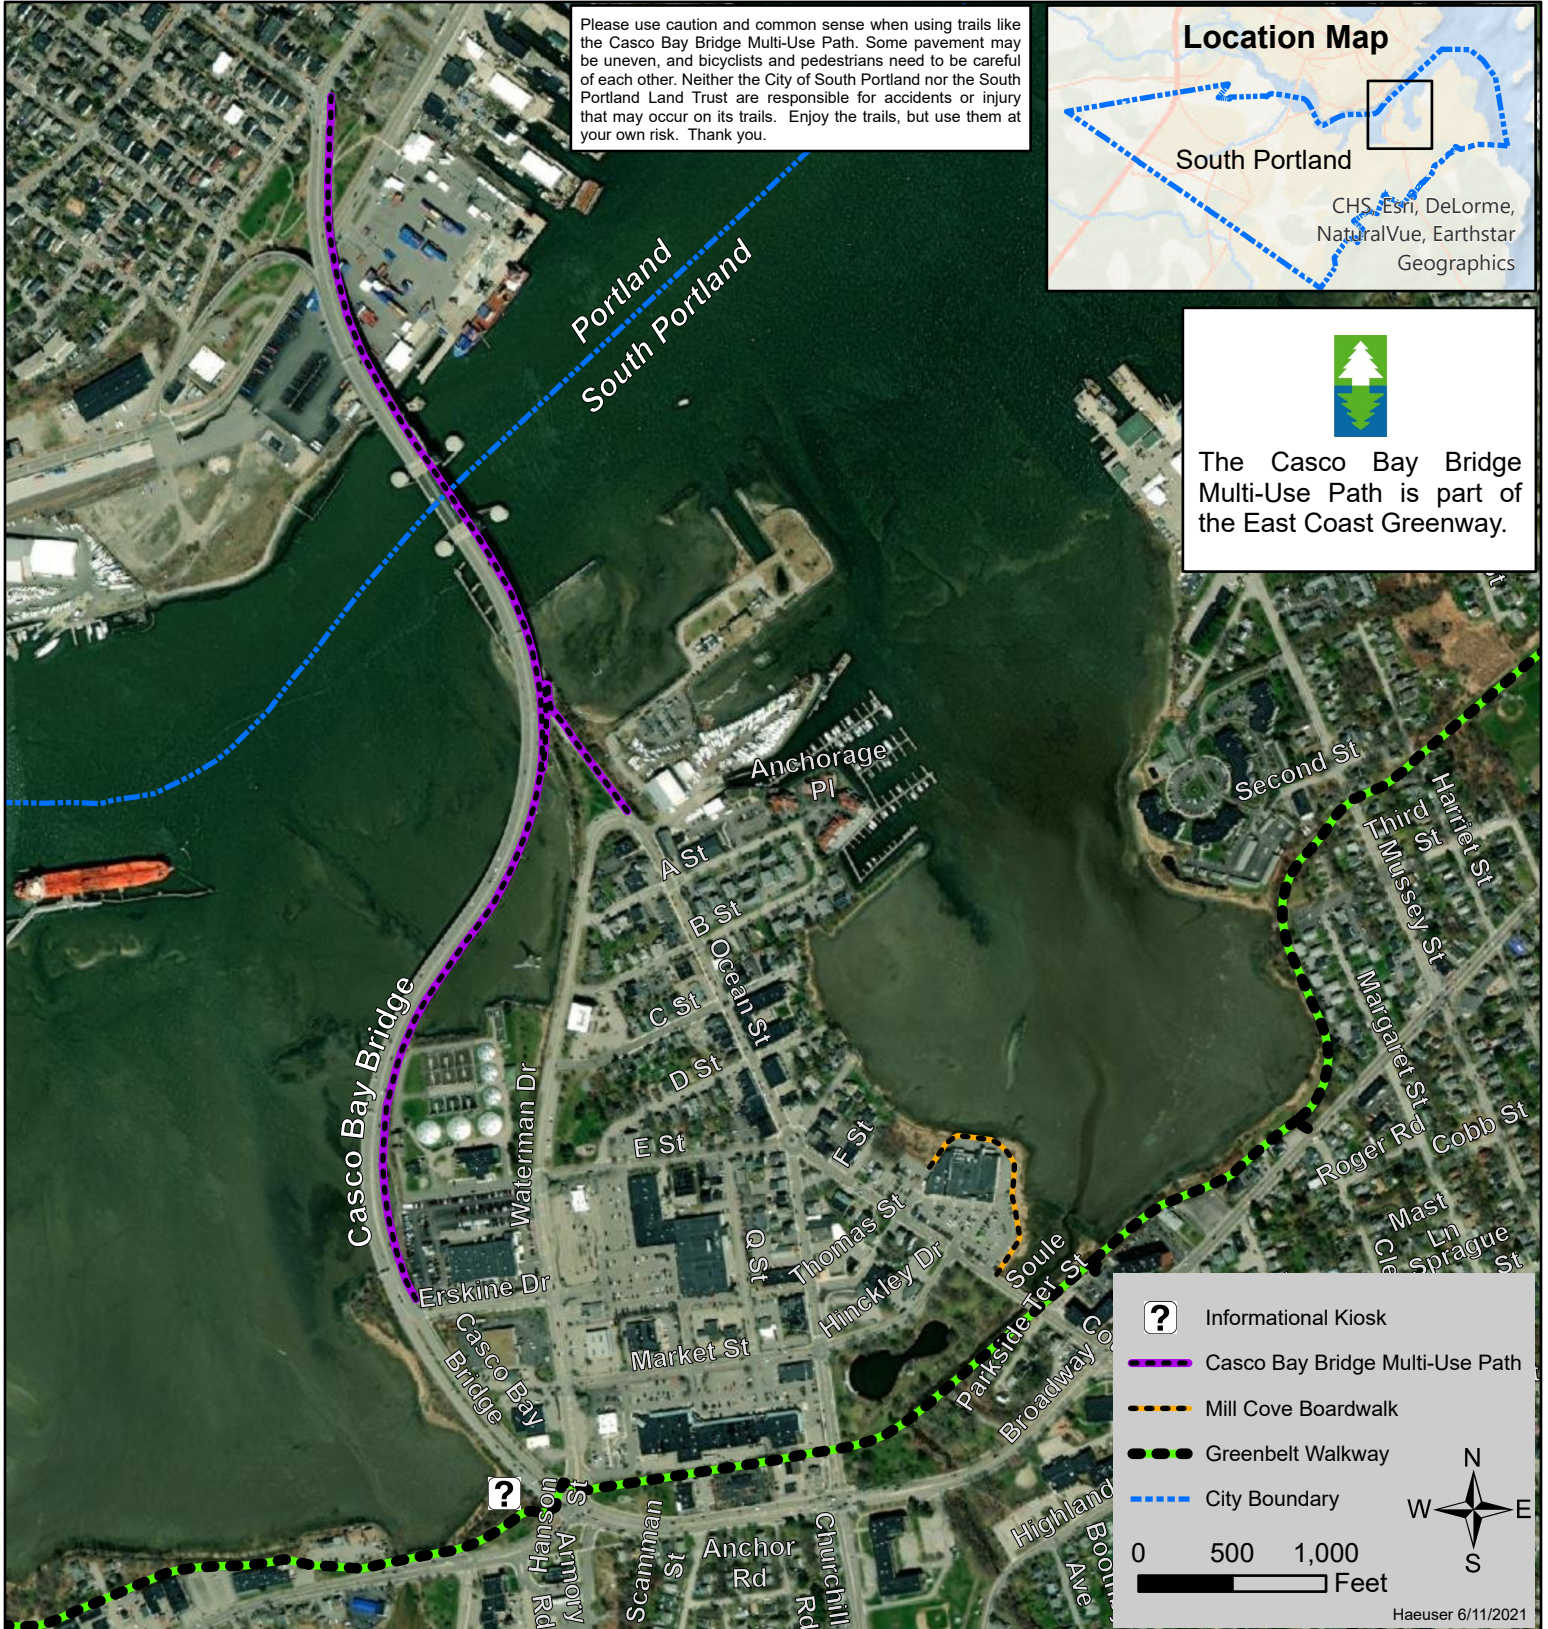

Casco Bay Bridge Multi-Use Path

Length = 1.1 Miles

(Managed by the City of South Portland)

South Portland Land Trust is a nonprofit organization committed to linking neighborhoods and improving quality of life in South Portland through expanding the city's trail network, conserving open space, and educating the public on issues related to conservation. It holds eighteen properties and easements within the City of South Portland to preserve natural habitat, trail access, and open space for public enjoyment. Please visit southportlandlandtrust.org for information and follow us on Facebook, Instagram, and Twitter: @sopolandtrust.