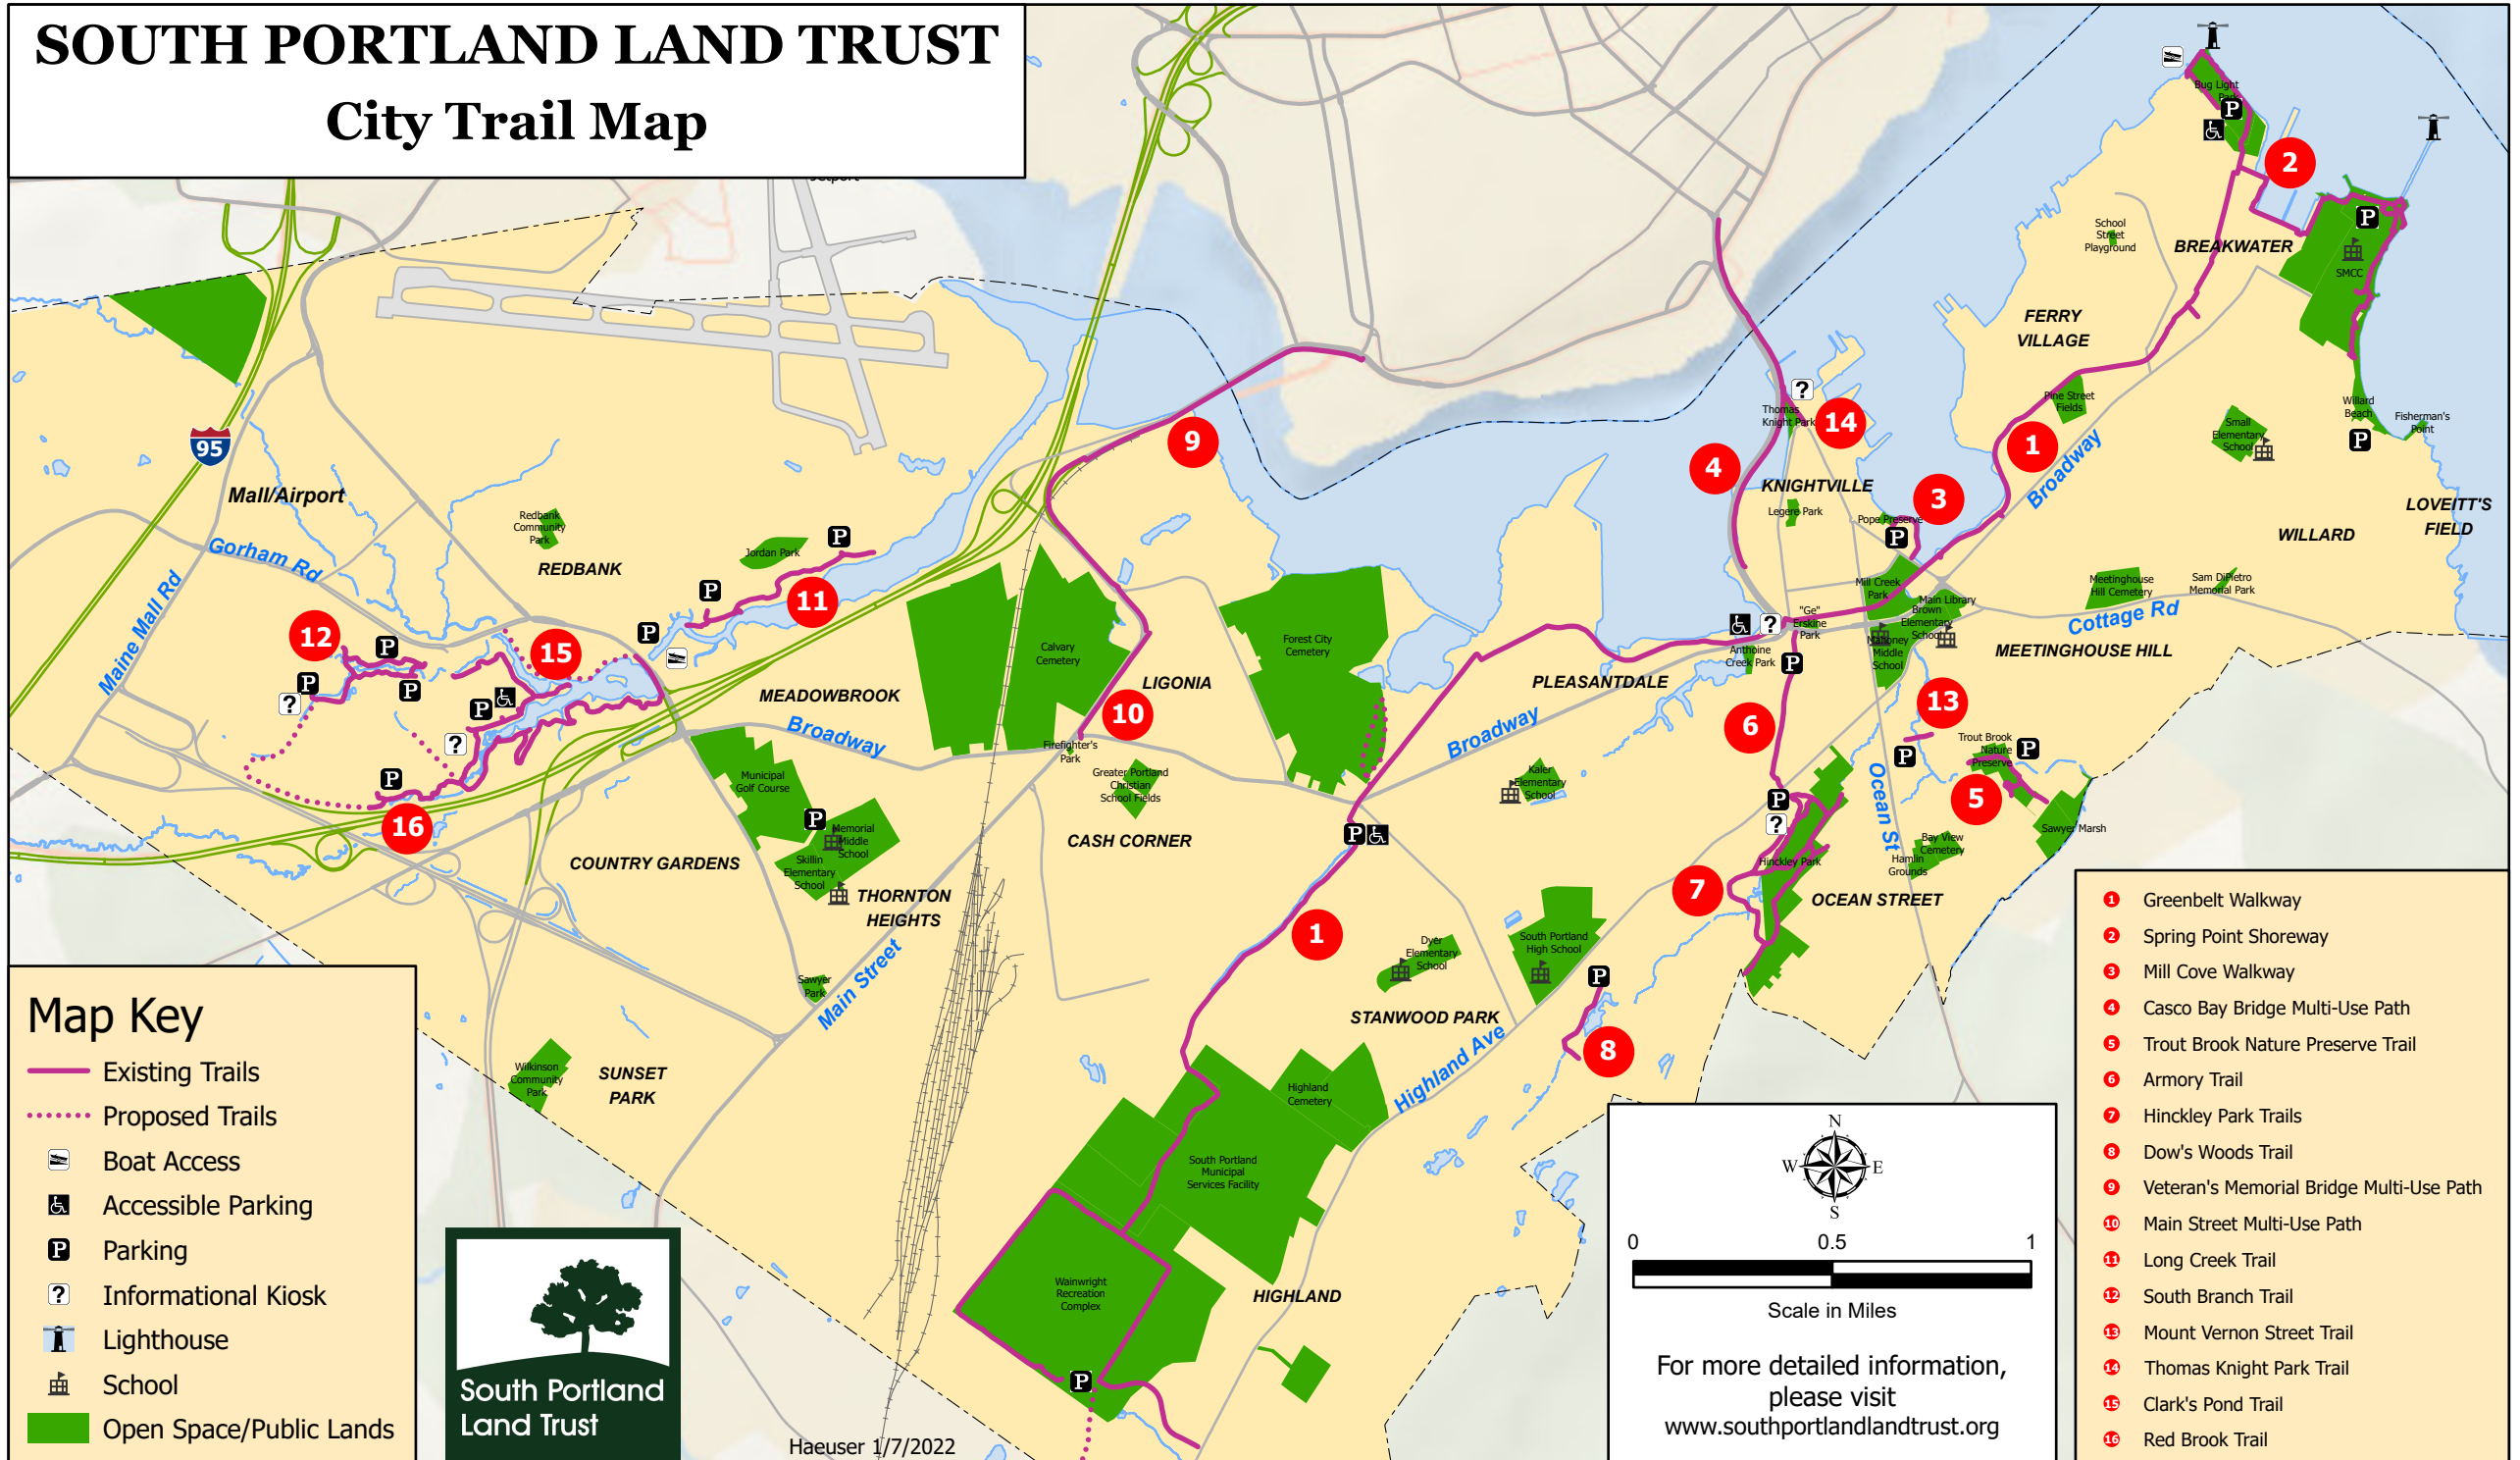

SOUTH PORTLAND LAND TRUST

City Trail Map

Map Key

- Existing Trails
- Proposed Trails
- Boat Access
- Accessible Parking
- Parking
- Informational Kiosk
- Lighthouse
- School
- Open Space/Public Lands

Haeuser 1/7/2022

Scale in Miles

For more detailed information,
please visit
www.southportlandlandtrust.org

- 1 Greenbelt Walkway
- 2 Spring Point Shoreway
- 3 Mill Cove Walkway
- 4 Casco Bay Bridge Multi-Use Path
- 5 Trout Brook Nature Preserve Trail
- 6 Armory Trail
- 7 Hinckley Park Trails
- 8 Dow's Woods Trail
- 9 Veteran's Memorial Bridge Multi-Use Path
- 10 Main Street Multi-Use Path
- 11 Long Creek Trail
- 12 South Branch Trail
- 13 Mount Vernon Street Trail
- 14 Thomas Knight Park Trail
- 15 Clark's Pond Trail
- 16 Red Brook Trail