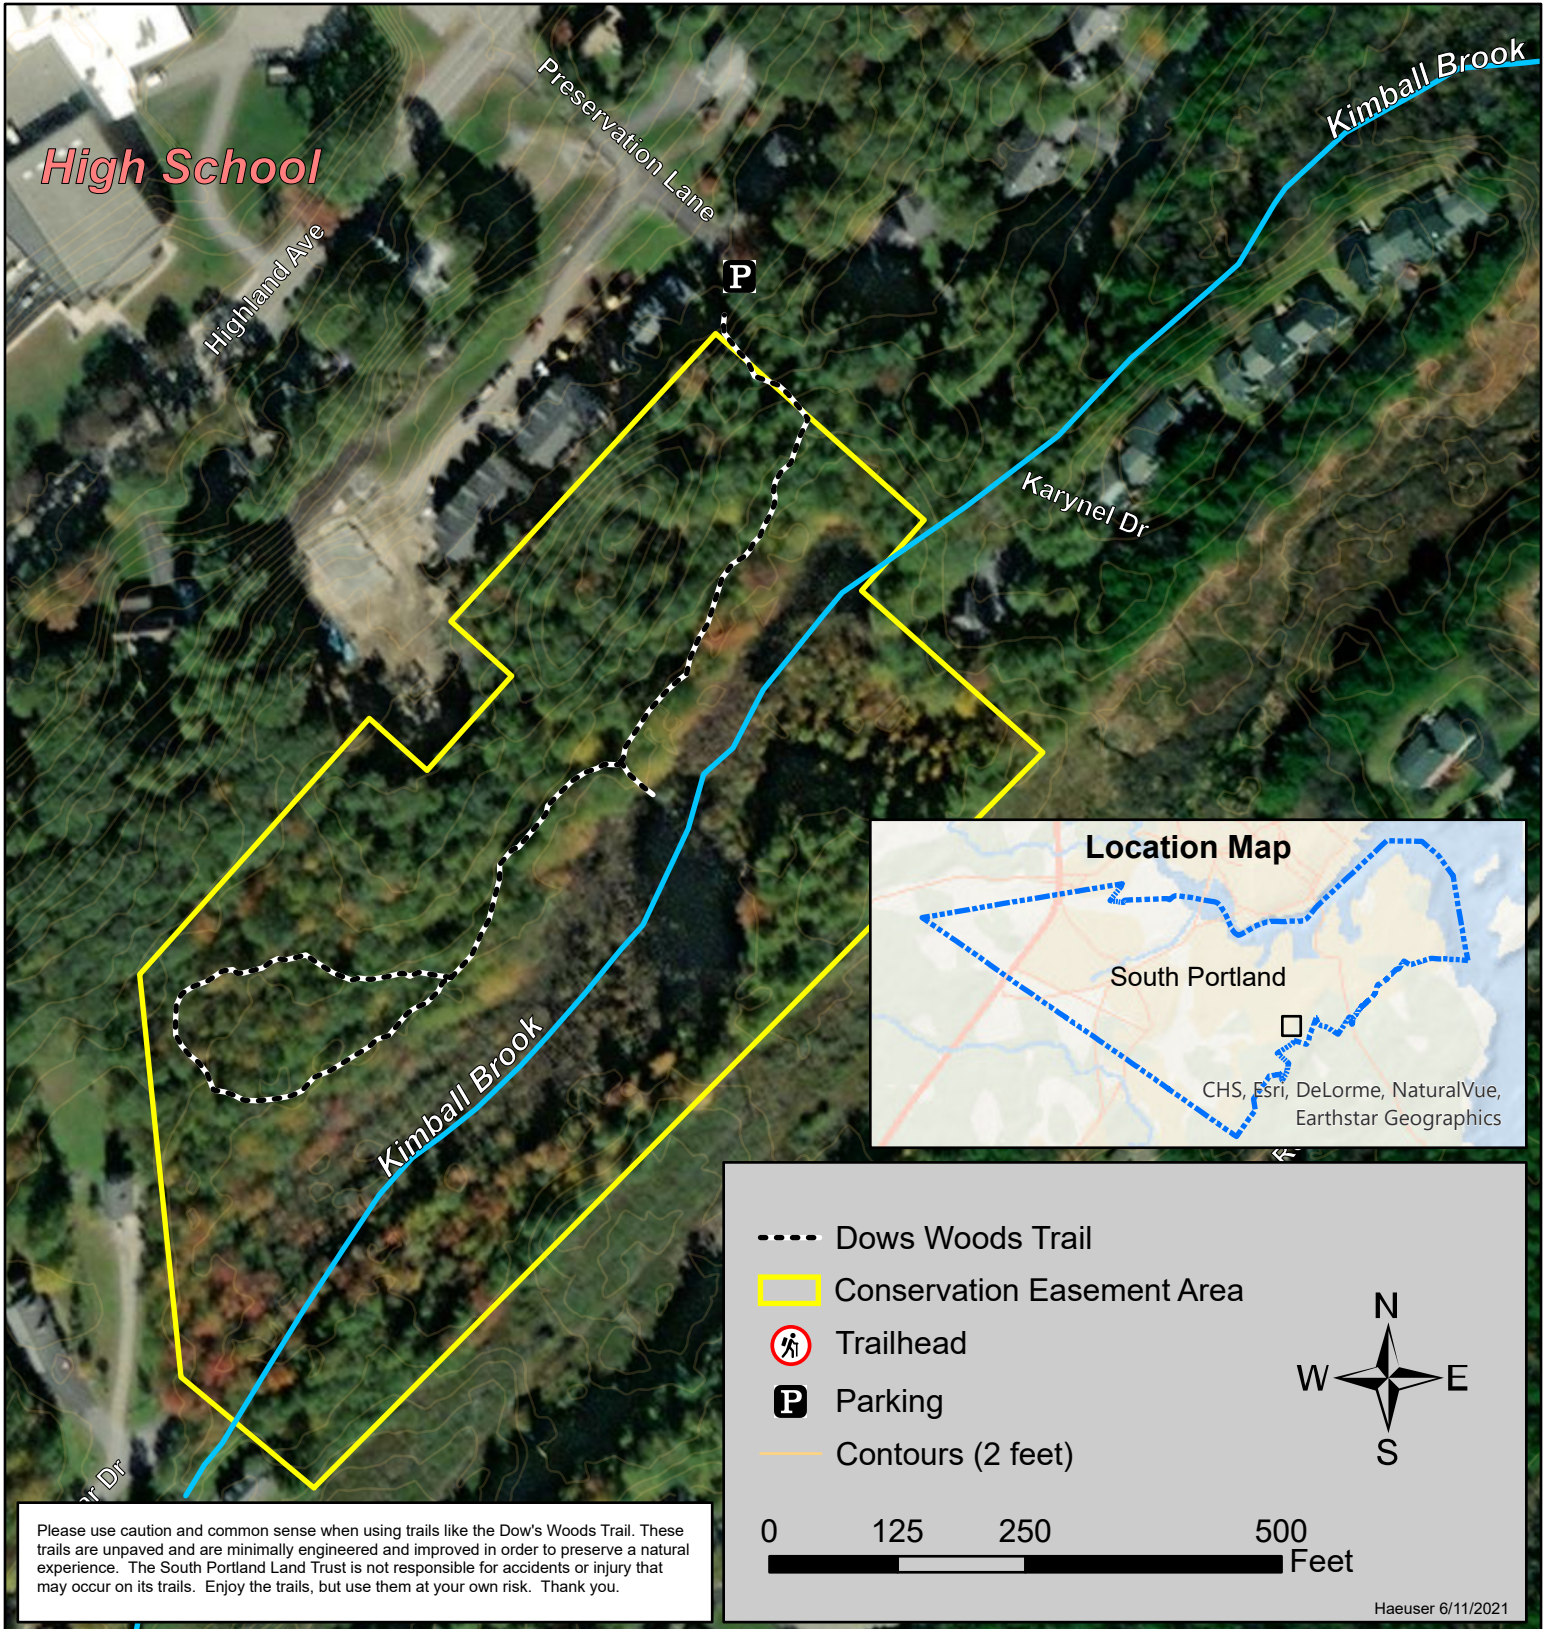

Dow's Woods Trail

South Portland, Maine

Length = 0.3 Miles

Please use caution and common sense when using trails like the Dow's Woods Trail. These trails are unpaved and are minimally engineered and improved in order to preserve a natural experience. The South Portland Land Trust is not responsible for accidents or injury that may occur on its trails. Enjoy the trails, but use them at your own risk. Thank you.

South Portland Land Trust is a nonprofit organization committed to linking neighborhoods and improving quality of life in South Portland through expanding the city's trail network, conserving open space, and educating the public on issues related to conservation. It holds eighteen properties and easements within the City of South Portland to preserve natural habitat, trail access, and open space for public enjoyment. Please visit southportlandlandtrust.org for information and follow us on Facebook, Instagram, and Twitter: @sopolandtrust.