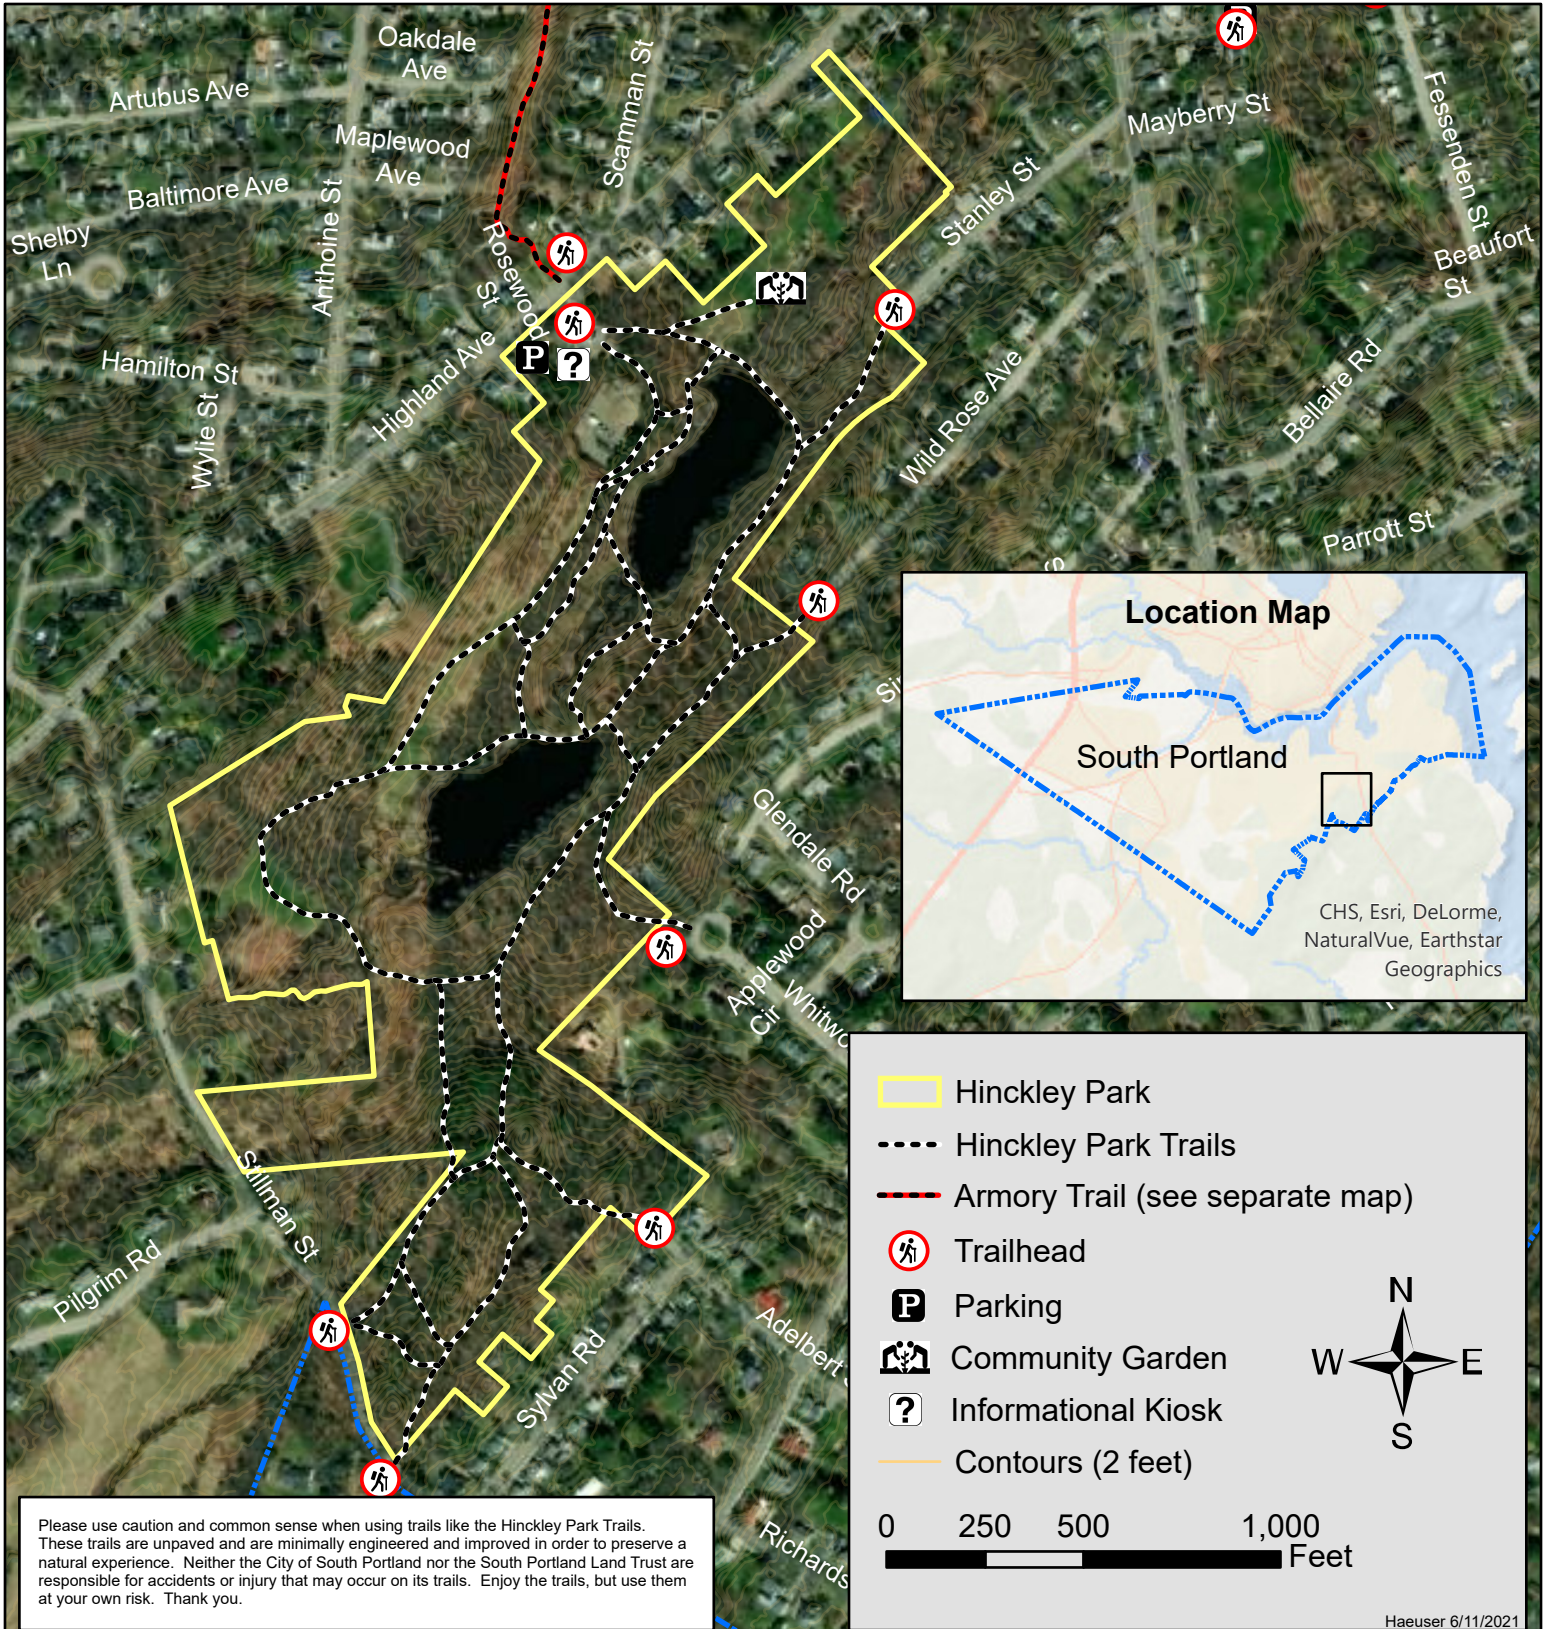

Hinckley Park Trails

South Portland, Maine

Length (loop around both ponds) = 0.9 Miles

(Managed by the City of South Portland)

Haeuser 6/11/2021

South Portland Land Trust is a nonprofit organization committed to linking neighborhoods and improving quality of life in South Portland through expanding the city's trail network, conserving open space, and educating the public on issues related to conservation. It holds eighteen properties and easements within the City of South Portland to preserve natural habitat, trail access, and open space for public enjoyment. Please visit southportlandlandtrust.org for information and follow us on Facebook, Instagram, and Twitter: @sopolandtrust.